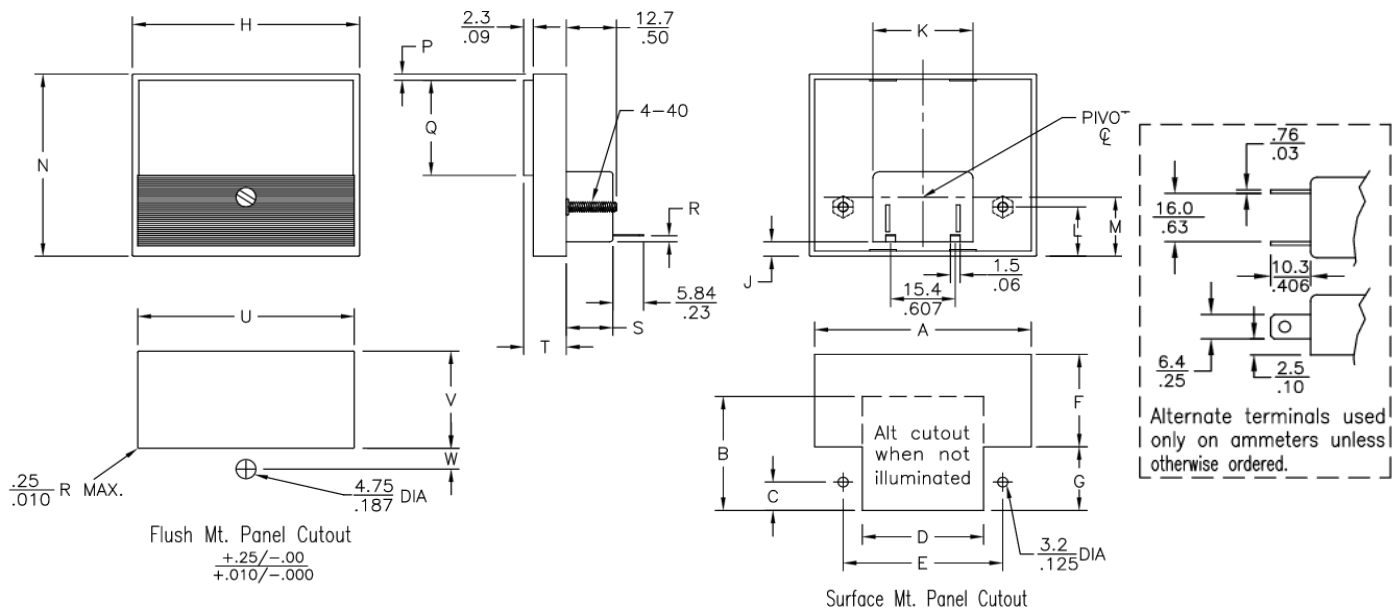

Outline Drawing - OMS & MSQ Series

Dimensional Data - OMS & MSQ Series

		A	B	C	D	E	F	G	H	J	K	L	M	N	P	Q	R	S	T	U	V	W
OMS	mm	36.83	28.96	8.38	24.13	30.48	22.48	16.26	38.3	.8	22.86	8.9	11.3	40.4	1.5	21.49	.76	12.7	9.6	36.68	21.74	5.89
	In.	1.450	1.140	.330	.950	1.200	.885	.640	1.51	.03	.900	.35	.445	1.59	.06	.846	.030	.50	.38	1.444	.856	.232
MSQ	mm	58.93	31.75	8.89	28.7	50.80	35.81	18.03	63.0	4.3	27.9	12.9	15.39	59.9	2.0	35.79	1.27	12.95	10.7	59.44	36.04	6.68
	In.	2.320	1.250	.350	1.130	2.000	1.410	.710	2.48	.17	1.10	.51	.606	2.36	.08	1.409	.050	.51	.42	2.340	1.419	.263

Available Options

Suffix	Option	OMS & MSQ
C	Clear or Colored Covers	●
CP	Custom Pointers	●
CD	Custom Dials	●
DD	Opaque Dials	●
KW	Internal Illumination	●
SP	Skin Pak	●
U	Unit Boxing	●
X	Heavy Duty Electrical Terminals	●
Z	Rear Zero Adjust	●

How to Order

Please refer to the OMS & MSQ Catalog. Mention any options you would like to add to your meter.

Panel Meter Sales Contact Information

Toll Free 800-638-3771
meters@jewellinstruments.com